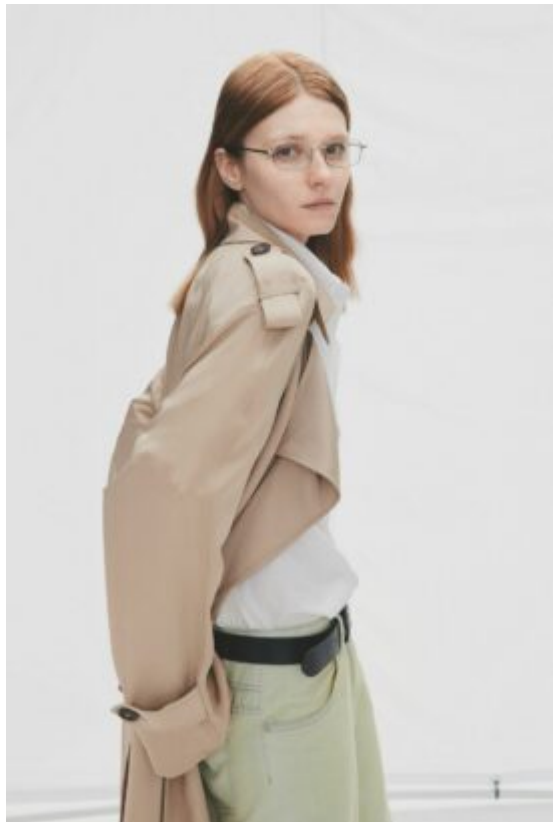

TRUE MODELS

Alena Yarsh

178 | 79 / 67 / 91 / 39 | Dark Blond / Green

TRUE MODELS

Alena Yarsh

178 | 79 / 67 / 91 / 39 | Dark Blond / Green

TRUE MODELS

Alena Yarsh

178 | 79 / 67 / 91 / 39 | Dark Blond / Green

TRUE MODELS

KNIT TIME

Alena Yarsh

178 | 79 / 67 / 91 / 39 | Dark Blond / Green

TRUE MODELS

KNIT TIME

Alena Yarsh